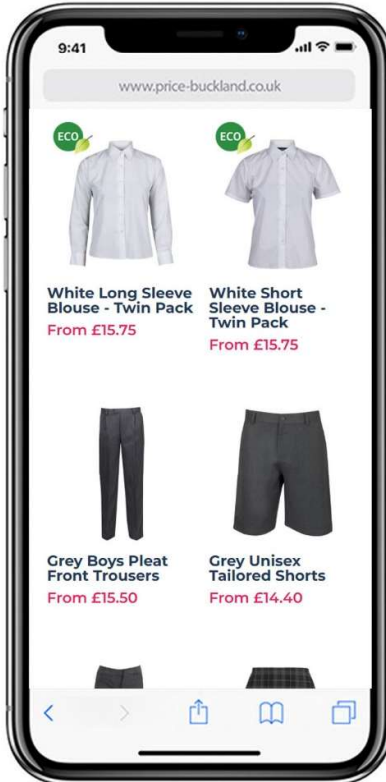

Price & Buckland

SCHOOLWEAR SINCE 1959

Beal High School Sixth Form Uniform Information

Scan Me!

www.price-buckland.co.uk

Beal High School – Sixth Form

Uniform Information

Dear Families,