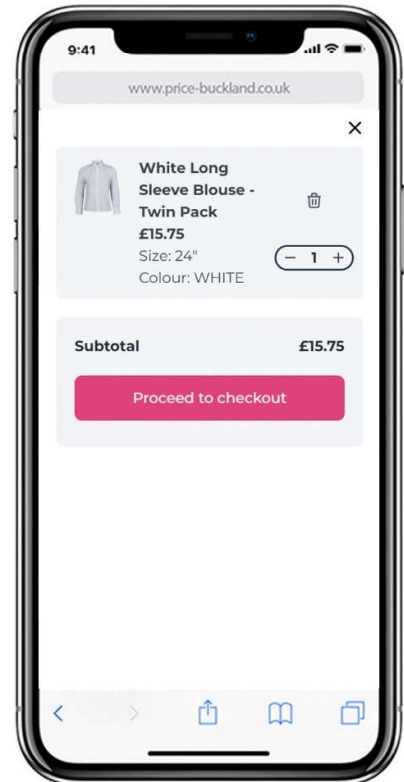

Price & Buckland

SCHOOLWEAR SINCE 1959

Beal High School Sixth Form Uniform Information

Scan Me!

www.price-buckland.co.uk

Beal High School – Sixth Form

Uniform Information

Dear Families,